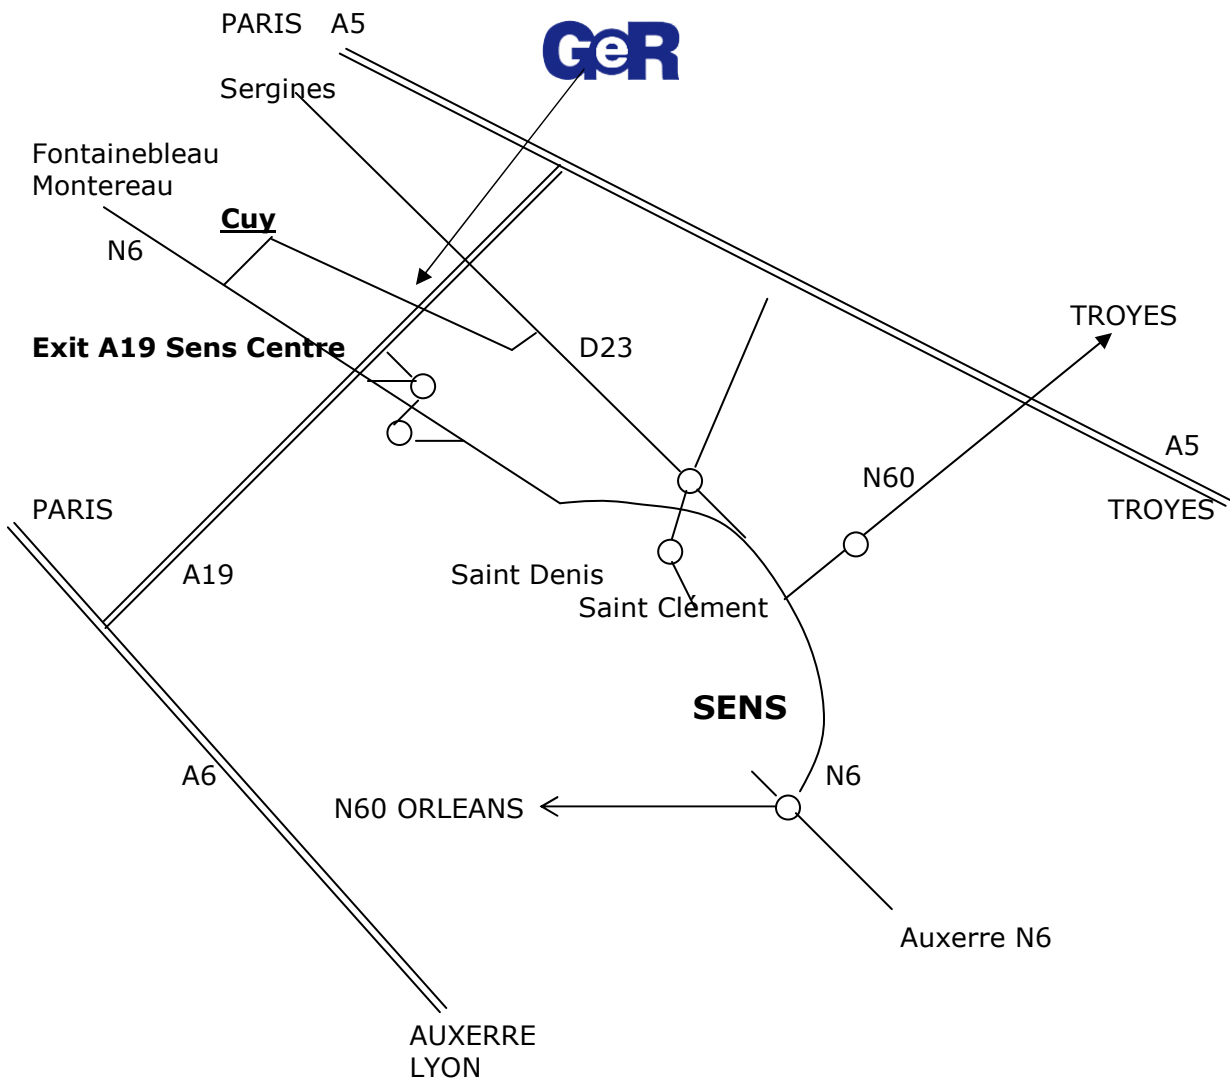

Road Directions

Directions

By Motorway

A6 or A5, then A19, Exit Sens Centre

At the 1st roundabout, take N6 main road towards Montereau, Fontainebleau

Once on N6 road, straight during 2 km

Take right on a narrow road, marked Cuy

Once in Cuy village, turn right, take the exit of the village

The industrial area is on your left side.

GeR is the 1st factory when getting into the area, on your left.

By the N6 main road from Fontainebleau

After Pont Sur Yonne, 1st on your left Gisy Les Nobles.

In Gisy, take right at the Stop sign, follow Evry and Cuy direction. Cross through the village of Cuy

The industrial area is on your left side.

GeR is the 1st factory when getting into the area, on your left.